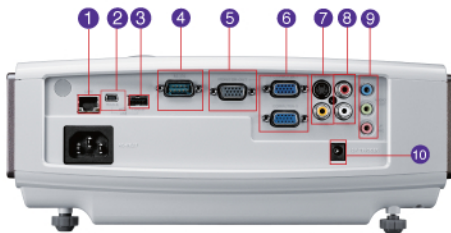

BenQ

Enjoyment Matters

DESIGNED FOR EDUCATION | **MX810ST** Future Proof • Excellent Image Quality • Affordable

Features

- Native XGA (1024 x 768) Resolution
- 2500 ANSI Lumens, 4600:1 Contrast Ratio
- 0.6 Ultra Short-Throw Ratio
- LAN Control/Display, USB Reader/Display
- Wireless Display (Optional), 20W Speaker

Top / Front View

Input and Output Terminals

Back

- | | |
|-----------------------------|-----------------------|
| 1 RJ45 x1 (Control/Display) | 6 RGB In/Component x2 |
| 2 USB Mini B x1 | 7 S-Video/Video |
| 3 USB Type A x1 | 8 Audio R/L |
| 4 RS-232 x1 | 9 Audio In/Out/Mic |
| 5 RGB Out x1 | 10 12V Trigger x1 |